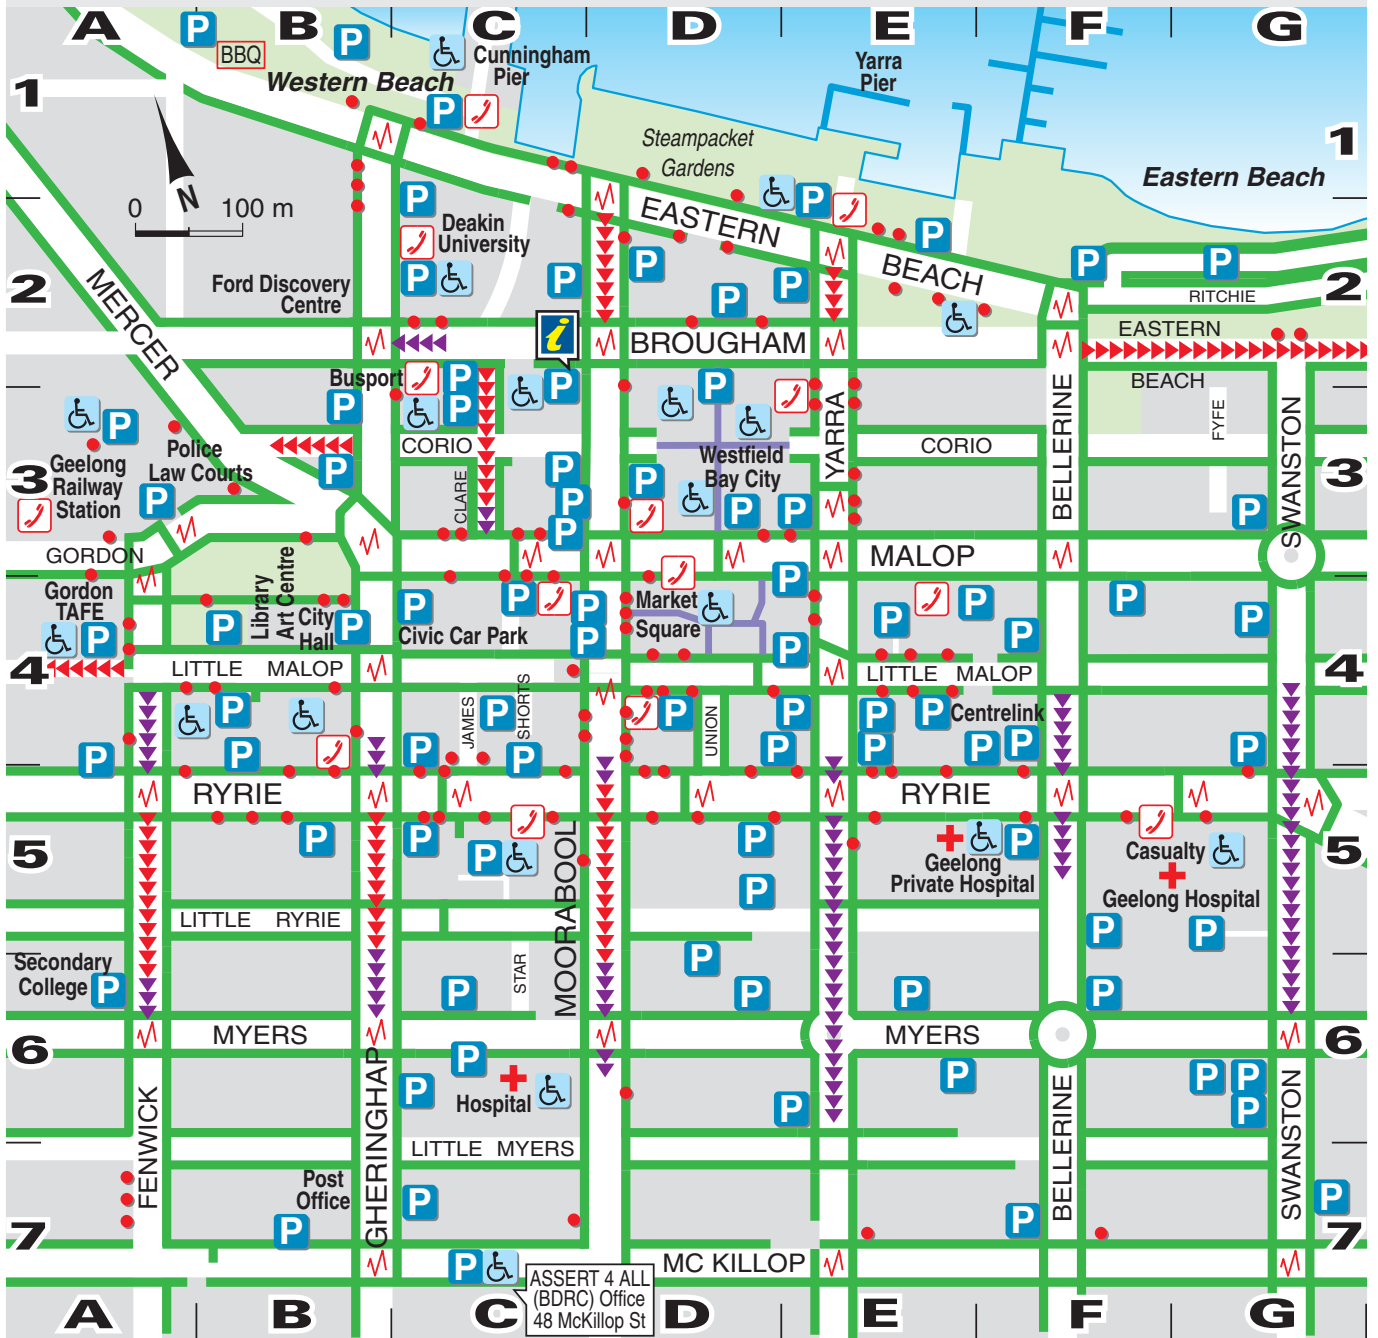

ASSERT 4 ALL A division of Barwon disAbility Resource Council Access Map

- Accessible toilet
- Accessible parking bay
- Public seating
- Accessible telephone
- Audible crossing lights
- Fully accessible route
- Accessible shopping hours only
- Gradient up to 1 in 20 - manual limit
- Gradient up to 1 in 14
- Gradient over 1 in 14